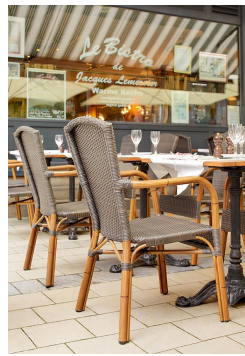

ARM CHAIR MALENA