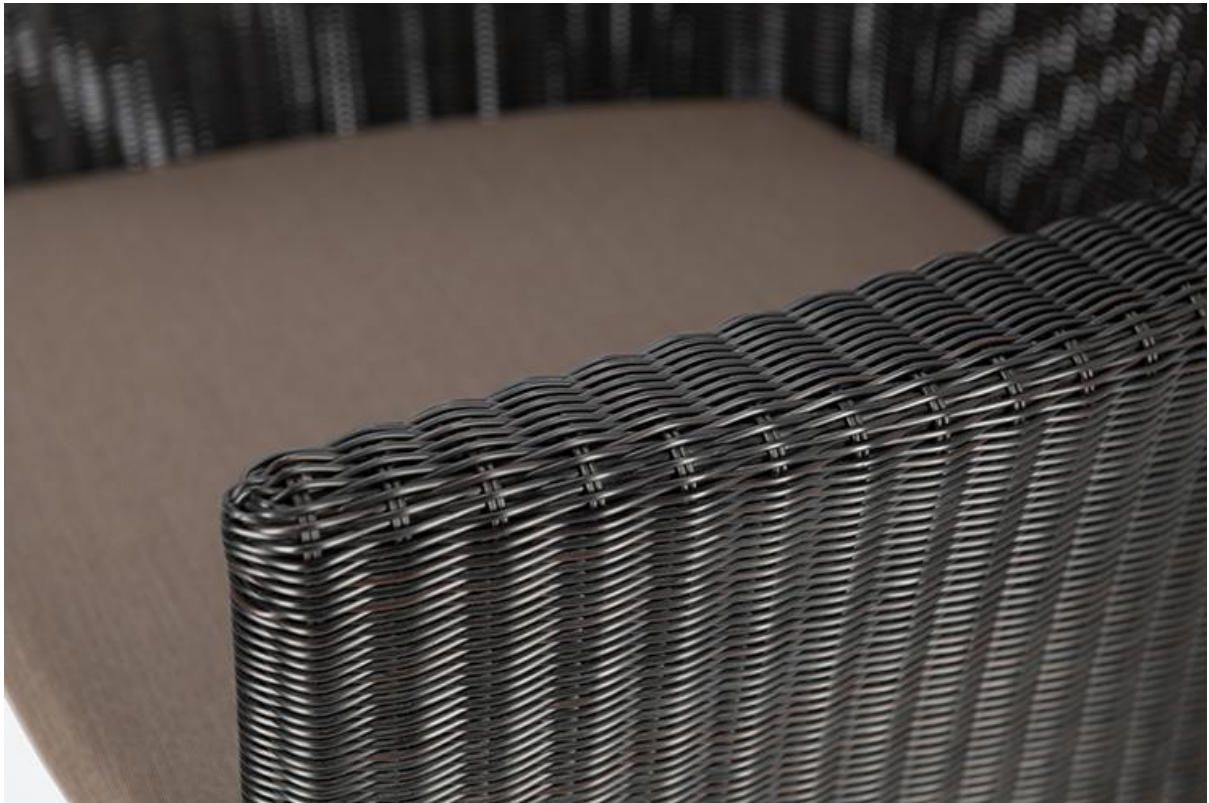

ARM CHAIR OLEK

The finely woven Olek armchair represents pure relaxation thanks to its tall backrest and armrests curved slightly outward. It comprises an aluminium frame that has been completely interwoven with polyethylene strips.

\$304.00

ARM CHAIR OLEK

Your chosen variant

Product details

Product Code:	100015
Model name:	Olek
Product type:	arm chair
Frame material:	aluminium
Frame colour:	fully braided, in seat colour
Seating material:	round polyethylene band
Seating colour:	brown
Assembly state:	completely assembled

Technical specifications

Product Code:	100015
Model name:	Olek
Product type:	arm chair
Application area:	outdoors
Height:	87 cm
Seat height:	46 cm
Width:	63 cm
Depth:	66 cm
Seat depth:	49 cm
Armrest height:	68 cm
Weight:	7.5 kg
GO IN Premium:	yes