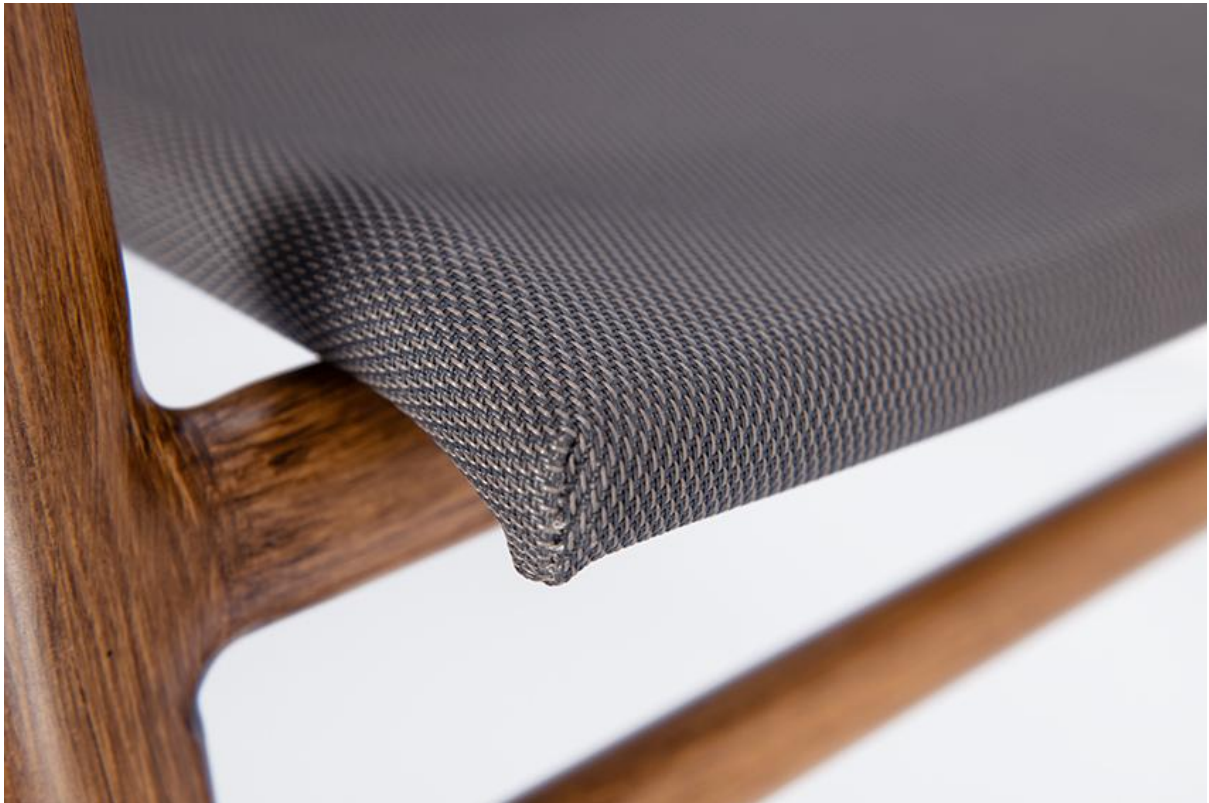

ARM CHAIR **TINNA**

Elegant and lightweight, the stackable Tinna armchair enjoys its place on sun terraces, balconies and cafés. The wood-effect, aluminium frame is combined either with technical outdoor fabric or with polyethylene mesh strips.

\$207.00

ARM CHAIR **TINNA**

Your chosen variant

Product details

| | |
|-------------------|------------------------------|
| Product Code: | 1000J8 |
| Model name: | Tinna |
| Product type: | arm chair |
| Frame material: | aluminium |
| Frame colour: | powder coated with teak look |
| Seating material: | flat polyethylene band |
| Seating colour: | mottled brown |
| Assembly state: | completely assembled |

Technical specifications

| | |
|--------------------|-----------|
| Product Code: | 1000J8 |
| Model name: | Tinna |
| Product type: | arm chair |
| Application area: | outdoors |
| Height: | 86 cm |
| Seat height: | 43 cm |
| Width: | 58 cm |
| Depth: | 65 cm |
| Seat depth: | 45 cm |
| Armrest height: | 65 cm |
| Weight: | 3.9 kg |
| Stackable: | yes |
| Stacking quantity: | 8 |