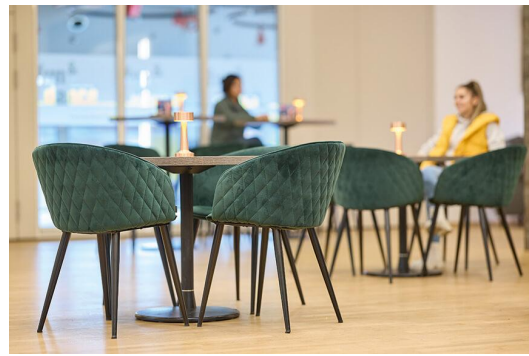

ARM CHAIR ORNELA