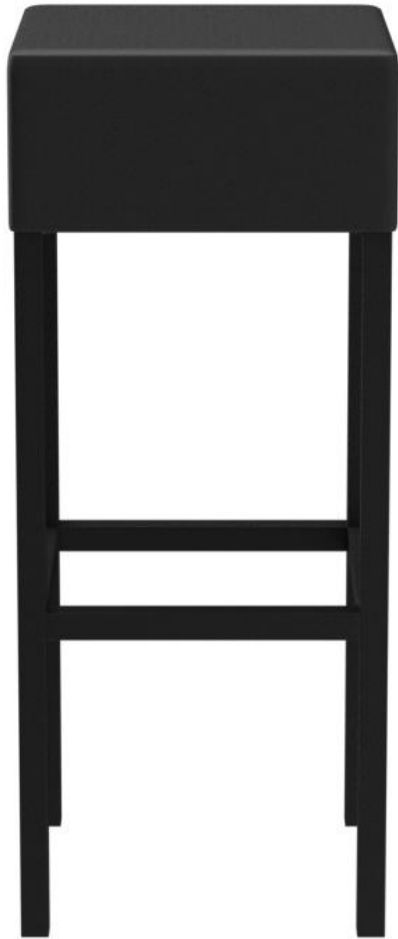

BAR STOOL **TIM**

Corners and edges lend the stool Tim its special charm. Due to its linear design, the outdoor model can be used universally. The frame is made of black powder-coated aluminium; the upholstery is covered with artificial leather Silvertex in beige-grey or black.

\$253.00

BAR STOOL TIM

Your chosen variant

Product details

Product Code:	101A0N
Model name:	Tim
Product type:	bar stool
Frame material:	aluminium
Frame colour:	black powder-coated
Seating material:	imitation leather Silvertex
Seating colour:	black
Floor glider:	plastic gliders included
Assembly state:	not assembled

Technical specifications

Product Code:	101A0N
Model name:	Tim
Product type:	bar stool
Application area:	outdoors
Seat height:	80 cm
Seat width:	34 cm
Seat depth:	34 cm
Weight:	4 kg

BAR STOOL **TIM**

BAR STOOL **TIM**