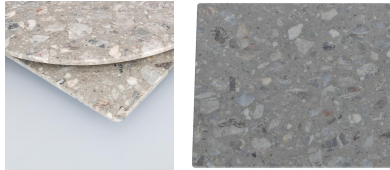

TABLETOP TISCHPLATTE