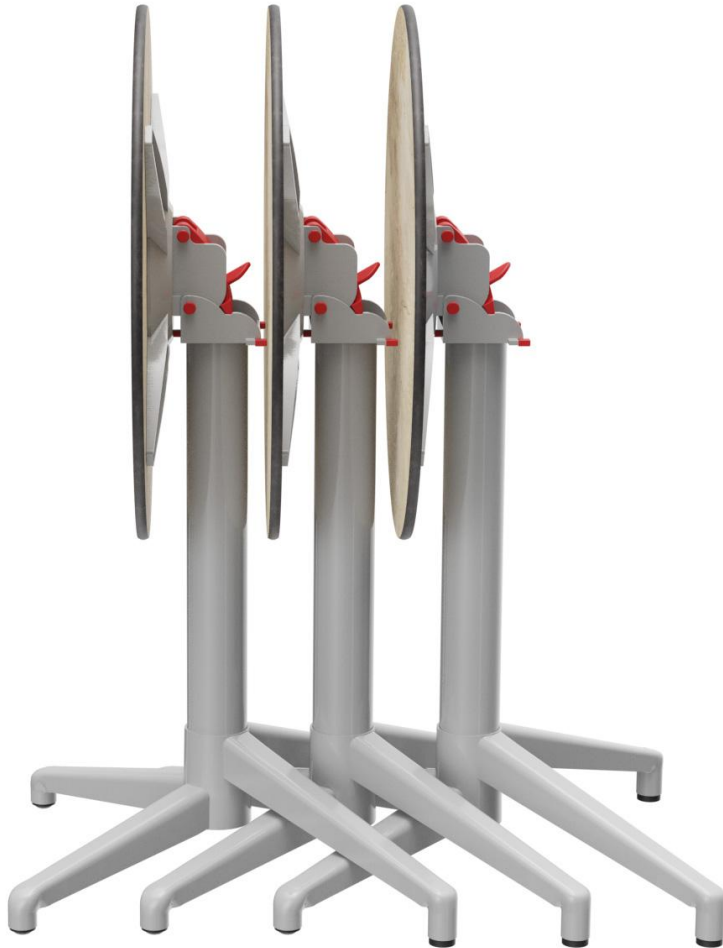

## DINING TABLE SVEN

The side-stackable Sven table is both versatile and practical. The powder-coated aluminium frame can be combined with a range of tabletops. The tables can be stacked sideways to save space thanks to the tilting mechanism.

## DINING TABLE **SVEN**

### Product details

Product Code:	101X7Q	Produced in Germany or Europe:	yes
Model name:	Sven	Sustainable:	yes
Product type:	dining table		
Frame material:	aluminium		
Frame colour:	black powder-coated		
Foot type:	K100		
Foldable:	yes		
Assembly state:	not assembled		
Tabletop depth:	68 cm		
Tabletop material:	Compact Slim (High Pressure Laminate (HPL))		
Tabletop colour:	Sierra gold		
Edge thickness:	12 mm		
Table top thickness:	12 mm		
Table base size:	central single column		
Tabletop width:	68 cm		

### Technical specifications

Product Code: 101X7Q

Model name: Sven

Product type: dining table

Application area: outdoors

Height: 74.2 cm

Width: 68 cm

Depth: 68 cm