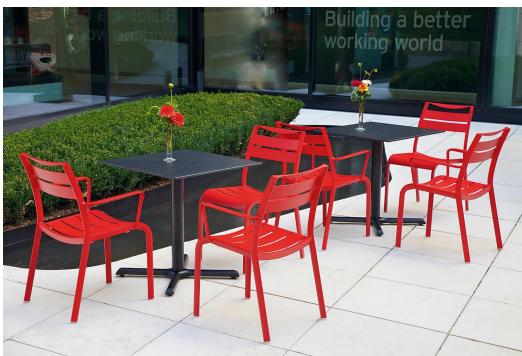

ARM CHAIR **HERMA**